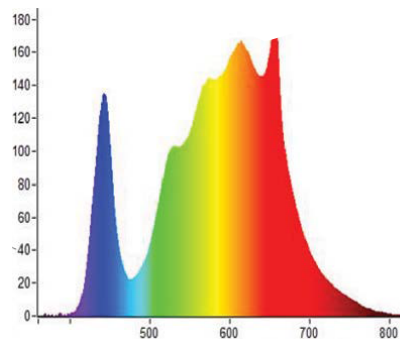

EV is the next generation of ProGrowTech's Evolve Series, offering cultivators state-of-the-art features to custom craft their product and improve energy efficiency.

EV Series Specifications:

EV560

Bloom Eco Fixture

Reduce energy costs, maximize rebates and produce high quality harvests with the EV560. This fixture features the same high-performance technology as our EV700 fixture in a lower-wattage package, providing optimal light for plants in the flower stage while remaining extra mindful of energy usage and rebate options.

42"

Performance Summary

Peak power: 560W
 Coverage area: 4'x4'
 PPF: 1,400
 BTU: 1,909
 Light distribution: 120°
 Dimensions: 45"x42"x4.5"
 Weight: 44.8 lbs
 LED bars: 8
 Efficiency: 2.5 $\mu\text{mol}/\text{j}$

Input voltage: 100-277V, 347V, 480V*
 LED lifetime: L90: > 50,000 hrs
 Thermal management: Passive
 Operating temp.: 0-50C
 Power factor: 0.9 nominal
 Mounting height: 1-3'
 Connectivity: 3 channel 0-10V dimming
 Spectrum: 3,000K, 6,500K, 660NM
 Uniformity: 1:1.8 min/max
 Dimming control: 1-100% per channel
 Water/Dust CRI: IP66
 ETL/UL certification: UL880, DLC
 CCT: 92/Variable - 3 channels
 Warranty: 5 years