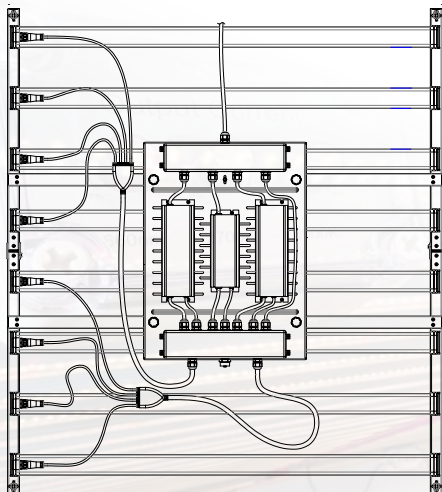

EV is the next generation of ProGrowTech's Evolve Series, offering cultivators state-of-the-art features to custom craft their product and improve energy efficiency.

EV Series Specifications:

EV560

Bloom Eco Fixture

Reduce energy costs, maximize rebates and produce high quality harvests with the EV560. This fixture features the same high-performance technology as our EV700 fixture in a lower-wattage package, providing optimal light for plants in the flower stage while remaining extra mindful of energy usage and rebate options.

42"

Performance Summary

Peak power: 560W
 Coverage area: 4'x4'
 PPF: 1,400
 BTU: 1,909
 Light distribution: 120°
 Dimensions: 45"x42"x4.5"
 Weight: 44.8 lbs
 LED bars: 8
 Efficiency: 2.5 $\mu\text{mol}/\text{j}$

Input voltage: 100-277V, 347V, 480V*
 LED lifetime: L90: > 50,000 hrs
 Thermal management: Passive
 Operating temp.: 0-50C
 Power factor: 0.9 nominal
 Mounting height: 1-3'
 Connectivity: 3 channel 0-10V dimming
 Spectrum: 3,000K, 6,500K, 660NM
 Uniformity: 1:1.8 min/max
 Dimming control: 1-100% per channel
 Water/Dust CRI: IP66
 ETL/UL certification: UL880, DLC
 CCT: 92/Variable - 3 channels
 Warranty: 5 years