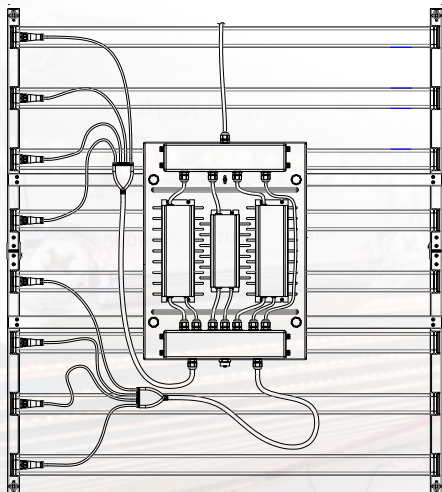

EV is the next generation of ProGrowTech's Evolve Series, offering cultivators state-of-the-art features to custom craft their harvest and improve energy efficiency.

EV Series Specifications:

EV560

Bloom Eco Fixture

Reduce energy costs, maximize rebates and produce high quality harvests with the EV560. This fixture features the same high-performance technology as our EV700 fixture in a lower-wattage package, providing optimal light for plants in the flower stage while remaining extra mindful of energy usage and rebate options.

42"

Performance Summary

Peak power: 560W
 Coverage area: 4'x4'
 PPF: 1,400
 BTU: 1,909
 Light distribution: 120°
 Dimensions: 45"x42"x4.5"
 Weight: 44.8 lbs
 LED bars: 8
 Efficiency: 2.5 $\mu\text{mol/J}$

Input voltage: 100-277V, 347V, 480V*
 LED lifetime: L90: > 50,000 hrs
 Thermal management: Passive
 Operating temp.: 0-50C
 Power factor: 0.9 nominal
 Mounting height: 6"-36"
 Connectivity: 3 channel 0-10V dimming
 Spectrum: 3,000K, 6,500K, 660NM
 Uniformity: 1:1.8 min/max
 Dimming control: 1-100% per channel
 Water/Dust CRI: IP66
 ETL/UL certification: UL880, DLC
 CCT: 92/Variable - 3 channels
 Warranty: 5 years