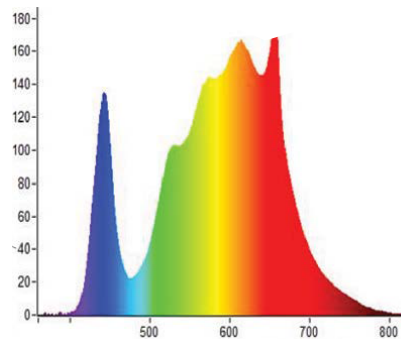

EV is the next generation of ProGrowTech's Evolve Series, offering cultivators state-of-the-art features to custom craft their harvest and improve energy efficiency.

EV Series Specifications:

EV560

Bloom Eco Fixture

Reduce energy costs, maximize rebates and produce high quality harvests with the EV560. This fixture features the same high-performance technology as our EV700 fixture in a lower-wattage package, providing optimal light for plants in the flower stage while remaining extra mindful of energy usage and rebate options.

42"

Performance Summary

Peak power: 560W
 Coverage area: 4'x4'
 PPF: 1,400
 BTU: 1,909
 Light distribution: 120°
 Dimensions: 45"x42"x4.5"
 Weight: 44.8 lbs
 LED bars: 8
 Efficiency: 2.5 $\mu\text{mol/J}$

Input voltage: 100-277V, 347V, 480V*
 LED lifetime: L90: > 50,000 hrs
 Thermal management: Passive
 Operating temp.: 0-50C
 Power factor: 0.9 nominal
 Mounting height: 6"-36"
 Connectivity: 3 channel 0-10V dimming
 Spectrum: 3,000K, 6,500K, 660NM
 Uniformity: 1:1.8 min/max
 Dimming control: 1-100% per channel
 Water/Dust CRI: IP66
 ETL/UL certification: UL880, DLC
 CCT: 92/Variable - 3 channels
 Warranty: 5 years