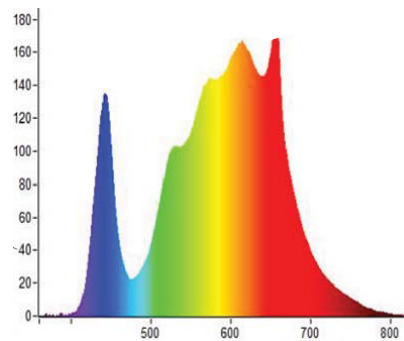

EV700 is a true HPS killer, outperforming the highest end solutions. With enough intensity to maximize yields for the heartiest sativa strains, the industrial-grade EV700 is the ultimate solution for the flowering phase, allowing growers to increase harvests, crop quality and energy efficiency.

42"

48"

Performance Summary

Peak power: 680W
 Coverage area: 4'x4'
 PPF: 1,700
 BTU: 2,346
 Light distribution: 120°
 Dimensions: 42"x48"x4.5"
 Weight: 38 lbs
 LED bars: 8
 Efficiency: 2.5 μmol/J

Input voltage: 100-277V, 347V, 480V*
 LED lifetime: L90: > 50,000 hrs
 Thermal management: Passive
 Operating temp.: 0-50C
 Power factor: 0.9 nominal
 Mounting height: 6"-36"
 Connectivity: 3 channel 0-10V dimming
 Spectrum: 3,000K, 6,500K, 660NM
 Uniformity: 1:1.8 min/max
 Dimming control: 0-100% per channel
 Water/Dust CRI: IP66
 ETL/UL certification: UL880, DLC
 CCT: 92/Variable - 3 channels
 Warranty: 5 years