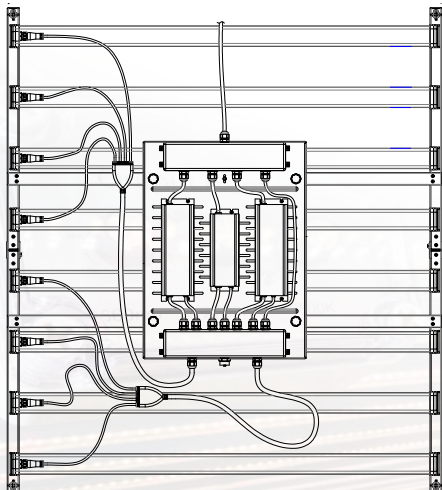

EV is the next generation of ProGrowTech's Evolve Series, offering cultivators state-of-the-art features to custom craft their harvest and improve energy efficiency.

EV Series Specifications:

EV700

High-Powered Bloom Fixture

EV700 is a true HPS killer, outperforming the highest end solutions. With enough intensity to maximize yields for the heartiest sativa strains, the industrial-grade EV700 is the ultimate solution for the flowering phase, allowing growers to increase harvests, crop quality and energy efficiency.

42"

48"

Performance Summary

Peak power: 680W
 Coverage area: 4'x4'
 PPF: 1,700
 BTU: 2,346
 Light distribution: 120°
 Dimensions: 42"x48"x4.5"
 Weight: 38 lbs
 LED bars: 8
 Efficiency: 2.5 μmol/J

Input voltage: 100-277V, 347V, 480V*
 LED lifetime: L90: > 50,000 hrs
 Thermal management: Passive
 Operating temp.: 0-50C
 Power factor: 0.9 nominal
 Mounting height: 6"-36"
 Connectivity: 3 channel 0-10V dimming
 Spectrum: 3,000K, 6,500K, 660NM
 Uniformity: 1:1.8 min/max
 Dimming control: 0-100% per channel
 Water/Dust CRI: IP66
 ETL/UL certification: UL880, DLC
 CCT: 92/Variable - 3 channels
 Warranty: 5 years