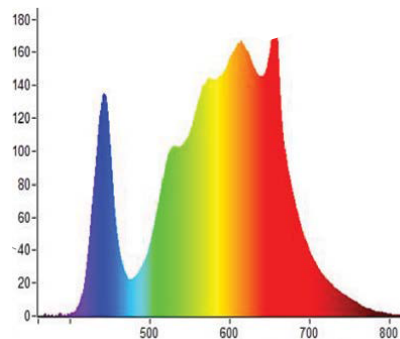

EV is the next generation of ProGrowTech's Evolve Series, offering cultivators state-of-the-art features to custom craft their product and improve energy efficiency.

EV Series Specifications:

EV85

Clone Eco Fixture

Performance Summary

Peak power: 85W
 Coverage area: 1.5'x4'
 PPF: 212
 BTU: 293
 Light distribution: 120°
 Dimensions: 42"x12"x1.5"
 Weight: 1.5 lbs
 LED bars: 1
 Efficiency: 2.5 $\mu\text{mol/J}$

Input voltage: 100-277V, 347V, 480V*
 LED lifetime: L90: > 50,000 hrs
 Thermal management: Passive
 Operating temp.: 0-50C
 Power factor: 0.9 nominal
 Mounting height: 6"-36"
 Connectivity: 3 channel 0-10V dimming
 Spectrum: 3000K, 6500K, 660NM
 Uniformity: 1:1.8 min/max
 Dimming control: 1-100% per channel
 Water/Dust CRI: IP66
 ETL/UL certification: UL880, DLC
 CCT: 92/Variable - 3 channels
 Warranty: 5 years